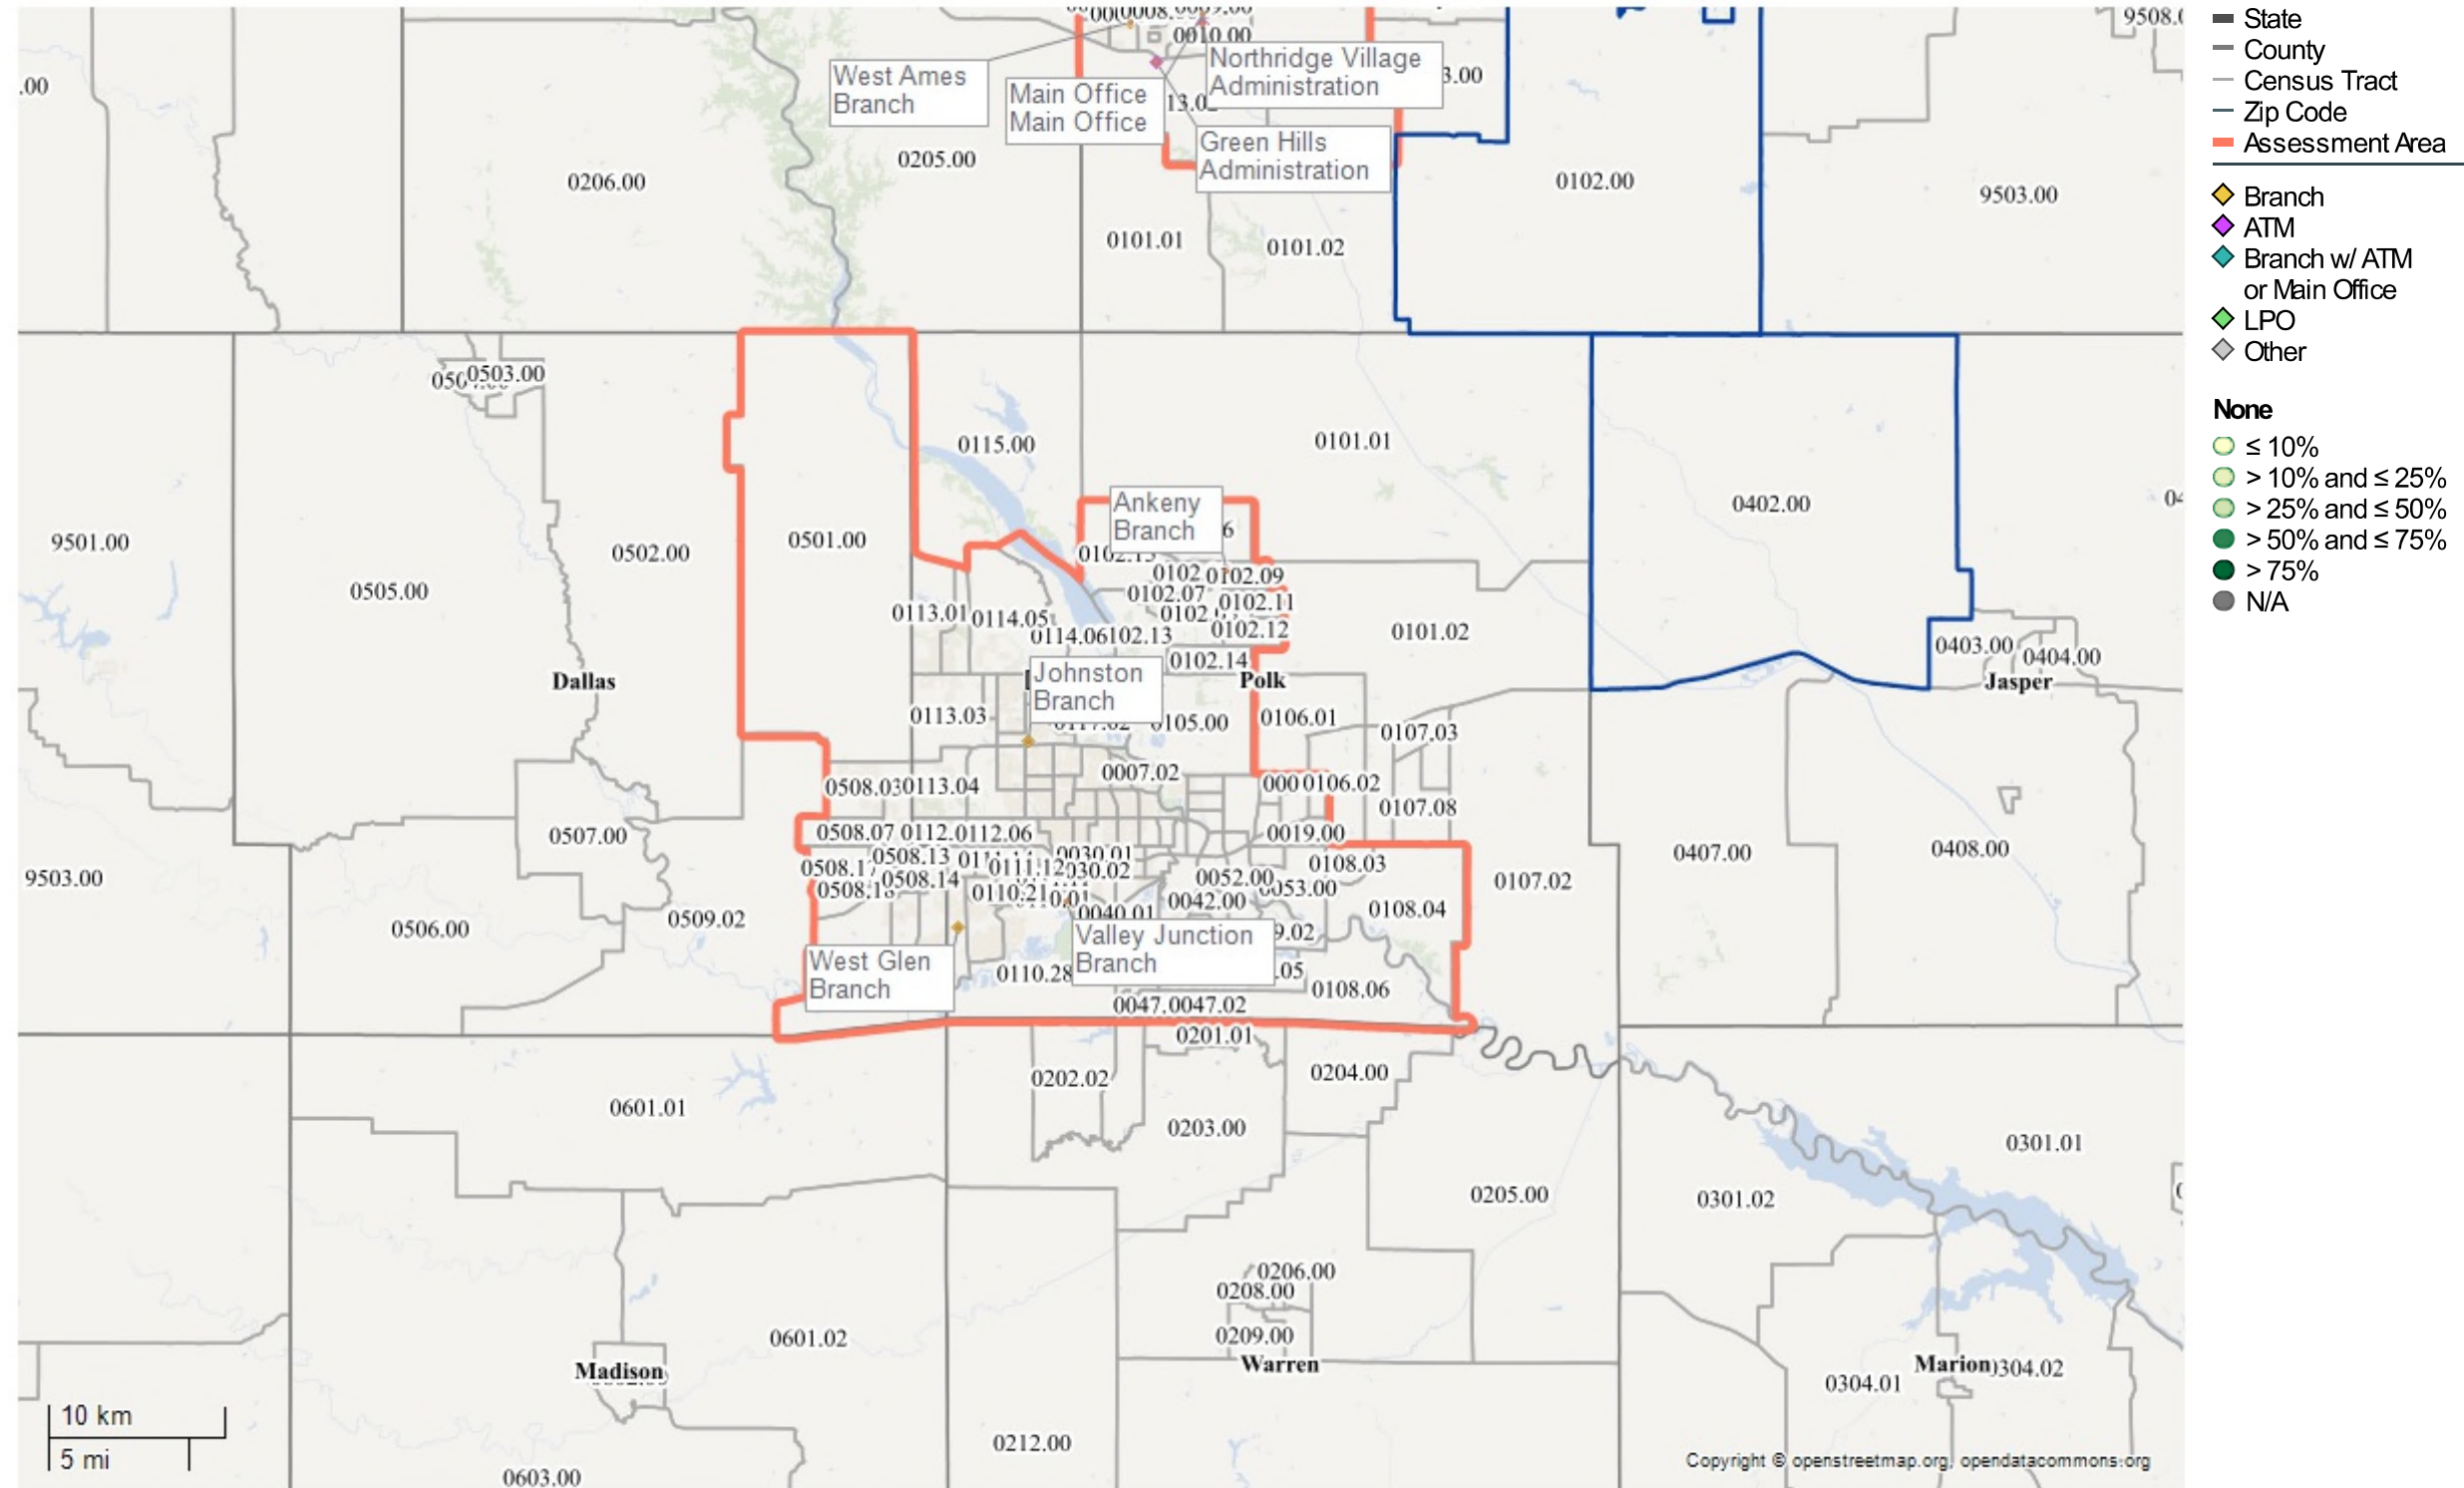

First National Bank (Ames, IA)

Des Moines Assessment Area Map

Applied Filters

- Area: (Ames, Des Moines, Osceola Assessment)
- Action Taken Date: (2/1/1968 - 12/30/2022)
- You are included in the HMDA benchmark.